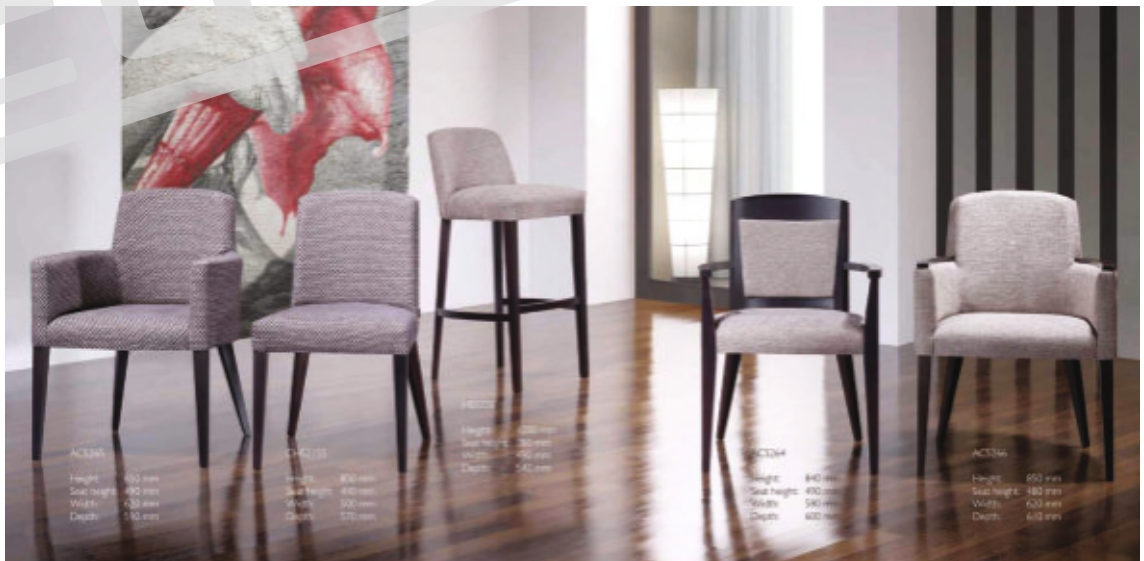

Model No: MPSM-06